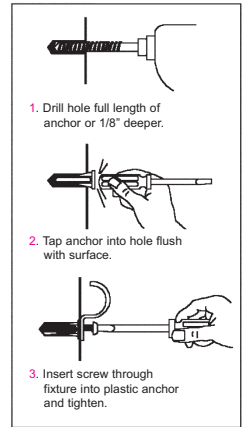

Installation:

CONICAL PLASTIC ANCHORS

PART NUMBER	SIZE	SCREW SIZE	ANCHOR TYPE	COLOR	BAG QTY.	PACKAGED	PRICE PER BAG
806CA0006	3/16" X 7/8"	6 - 8	CONICAL	RED	1,000	BAG	$8.87
806CAB006	3/16" X 7/8"	6 - 8	CONICAL	BLUE	1,000	BAG	$8.87
806CA0008	1/4" X 1"	8 - 10	CONICAL	RED	500	BAG	$7.55
806CAB008	1/4" X 1"	8 - 10	CONICAL	BLUE	500	BAG	$7.55
806CA0012	5/16" X 1-1/4"	12 - 16	CONICAL	RED	500	BAG	$12.75
806CAB012	5/16" X 1-1/4"	12 - 16	CONICAL	BLUE	500	BAG	$12.75

**B
A
G**

Conical Plastic Anchors can be used in solid or hollow wall with either wood or sheet metal screws.