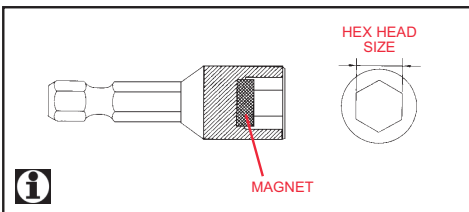

1-3/4" LONG

2-1/8" LONG

2-9/16" LONG

4" LONG

- 1PC. CONSTRUCTION
- 1/4" HEX SHANK

### MAGNETIC NUT SETTERS

PART NUMBER	HEX HEAD SIZE	x	LENGTH	DESCRIPTION	PRICE EACH
NS-042-16	1/4"	x	1-3/4"	MAG. NUT SETTER	\$2.39
NS-053-16	1/4"	x	2-1/8"	MAG. NUT SETTER	\$2.66
NS-065-16	1/4"	x	2-9/16"	MAG. NUT SETTER	\$2.86
NS-075-16	1/4"	x	4"	MAG. NUT SETTER	\$6.14
NS-085-16	1/4"	x	6"	MAG. NUT SETTER	\$7.53
NS-042-20	5/16"	x	1-3/4"	MAG. NUT SETTER	\$2.53
NS-053-20	5/16"	x	2-1/8"	MAG. NUT SETTER	\$2.89
NS-065-20	5/16"	x	2-9/16"	MAG. NUT SETTER	\$3.14
NS-075-20	5/16"	x	4"	MAG. NUT SETTER	\$7.06
NS-085-20	5/16"	x	6"	MAG. NUT SETTER	\$10.86
NS-042-24	3/8"	x	1-3/4"	MAG. NUT SETTER	\$3.22
NS-053-24	3/8"	x	2-1/8"	MAG. NUT SETTER	\$3.99
NS-065-24	3/8"	x	2-9/16"	MAG. NUT SETTER	\$4.17
NS-075-24	3/8"	x	4"	MAG. NUT SETTER	\$8.08
NS-085-24	3/8"	x	6"	MAG. NUT SETTER	\$13.58
NS-042-28	7/16"	x	1-3/4"	MAG. NUT SETTER	\$6.64
NS-053-28	7/16"	x	2-1/8"	MAG. NUT SETTER	\$7.25
NS-065-28	7/16"	x	2-9/16"	MAG. NUT SETTER	\$7.56
NS-042-32	1/2"	x	1-3/4"	MAG. NUT SETTER	\$7.30
NS-065-32	1/2"	x	2-9/16"	MAG. NUT SETTER	\$8.32

### MAGNETIC NUT SETTERS (LOBULAR)

**NEW**

**i** Use Lobular Nut Setters on coated hex head screws and bolts to prevent paint stripping.

PART NUMBER	HEX HEAD SIZE	x	LENGTH	DESCRIPTION	PRICE EACH
LB-042-16	1/4"	x	1-3/4"	LOBULAR MAG. NUT SETTER	\$3.85
LB-065-16	1/4"	x	2-9/16"	LOBULAR MAG. NUT SETTER	\$4.15
LB-042-20	5/16"	x	1-3/4"	LOBULAR MAG. NUT SETTER	\$3.90
LB-065-20	5/16"	x	2-9/16"	LOBULAR MAG. NUT SETTER	\$4.45
LB-042-24	3/8"	x	1-3/4"	LOBULAR MAG. NUT SETTER	\$4.06
LB-065-24	3/8"	x	2-9/16"	LOBULAR MAG. NUT SETTER	\$4.92