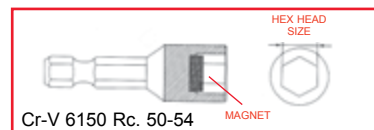

## IMPACT PROTECTION

- ◆ Made for Powerful Impact Drivers / Wrenches
- ◆ 1pc Construction
- ◆ Industrial Grade Magnet
- ◆ 1/4" Hex Power Shank

1-3/4" Long

2-9/16" Long

4" Long

- ◆ 1pc Construction
- ◆ Industrial Grade Magnet
- ◆ 1/4" Hex Power Shank

1-3/4" Long

2-1/8" Long

2-9/16" Long

4" Long

Cr-V 6150 Rc. 50-54