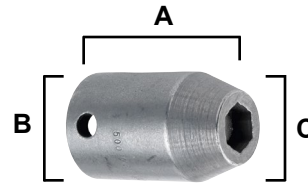

SOLD INDIVIDUALLY.

1/4" DRIVE

1/4" Square Drive Extension

Part #	OAL	List
AD-025-14	1"	\$3.05
AD-032-14	1-1/4"	\$4.47
AD-050-14	2"	\$4.51
AD-075-14	3"	\$4.94
AD-100-14	4"	\$7.50
AD-150-14	5"	\$9.44
AD-200-14	6"	\$11.57

1/4" Square Drive Impact Sockets

Part #	Hex Size	Length (A)	Body (B)	Nose (C)	List
250ST1264	3/16"	15/16"	1/2"	3/8"	\$4.62
250ST1664	1/4"	15/16"	1/2"	7/16"	\$4.82
250ST2064	5/16"	15/16"	1/2"	1/2"	\$5.36
250ST2464	3/8"	1"	5/8"	9/16"	\$5.52
250ST3264	1/2"	1"	3/4"	3/4"	\$6.71

3/8" DRIVE

3/8" Square Drive Extension

Part #	OAL	List
AD-050-38	2"	\$6.37
AD-075-38	3"	\$6.84
AD-100-38	4"	\$11.38
AD-150-38	6"	\$13.99
AD-200-38	8"	\$20.67

3/8" Square Drive Impact Sockets

Part #	Hex Size	Length (A)	Body (B)	Nose (C)	List
375ST1664	1/4"	1-1/4"	3/4"	7/16"	\$5.42
375ST2064	5/16"	1-1/4"	3/4"	1/2"	\$5.42
375ST2464	3/8"	1-1/4"	3/4"	9/16"	\$6.06
375ST3264	1/2"	1-1/2"	15/16"	3/4"	\$8.21

1/2" DRIVE

1/2" Square Drive Extension

Part #	OAL	List
AD-055-12	2-1/8"	\$7.56
AD-075-12	3"	\$9.21
AD-150-12	6"	\$15.76
AD-200-12	8"	\$20.97

1/2" Square Drive Impact Sockets

Part #	Hex Size	Length (A)	Body (B)	Nose (C)	List
500ST1664	1/4"	1-1/2"	15/16"	7/16"	\$6.71
500ST2064	5/16"	1-1/2"	15/16"	1/2"	\$6.32
500ST2464	3/8"	1-1/2"	15/16"	9/16"	\$6.47
500ST3264	1/2"	1-1/2"	15/16"	3/4"	\$9.10