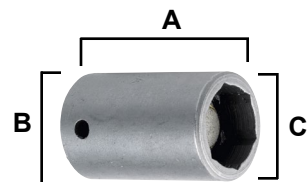

1/4" Square Drive Impact Sockets

Part #	Hex Size	Length (A)	Body (B)	Nose (C)	List
250ST1264	3/16"	15/16"	1/2"	3/8"	\$4.62
250ST1664	1/4"	15/16"	1/2"	7/16"	\$4.82
250ST2064	5/16"	15/16"	1/2"	1/2"	\$5.36
250ST2464	3/8"	1"	5/8"	9/16"	\$5.52
250ST3264	1/2"	1"	3/4"	3/4"	\$6.71

3/8" DRIVE

3/8" Square Drive Extension

Part #	OAL	List
AD-050-38	2"	\$6.37
AD-075-38	3"	\$6.84
AD-100-38	4"	\$11.38
AD-150-38	6"	\$13.99
AD-200-38	8"	\$20.67

3/8" Square Drive Impact Sockets

Part #	Hex Size	Length (A)	Body (B)	Nose (C)	List
375ST1664	1/4"	1-1/4"	3/4"	7/16"	\$5.42
375ST2064	5/16"	1-1/4"	3/4"	1/2"	\$5.42
375ST2464	3/8"	1-1/4"	3/4"	9/16"	\$6.06
375ST3264	1/2"	1-1/2"	15/16"	3/4"	\$8.21

1/2" DRIVE

1/2" Square Drive Extension

Part #	OAL	List
AD-055-12	2-1/8"	\$7.56
AD-075-12	3"	\$9.21
AD-150-12	6"	\$15.76
AD-200-12	8"	\$20.97

1/2" Square Drive Impact Sockets

Part #	Hex Size	Length (A)	Body (B)	Nose (C)	List
500ST1664	1/4"	1-1/2"	15/16"	7/16"	\$6.71
500ST2064	5/16"	1-1/2"	15/16"	1/2"	\$6.32
500ST2464	3/8"	1-1/2"	15/16"	9/16"	\$6.47
500ST3264	1/2"	1-1/2"	15/16"	3/4"	\$9.10