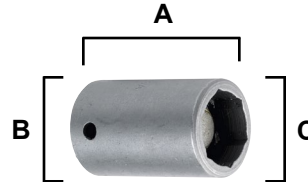

SOLD INDIVIDUALLY.

1/4" DRIVE

1/4" Square Drive Extension

Part #	OAL	List
AD-025-14	1"	\$3.05
AD-032-14	1-1/4"	\$4.47
AD-050-14	2"	\$4.51
AD-075-14	3"	\$4.94
AD-100-14	4"	\$7.50
AD-150-14	5"	\$9.44
AD-200-14	6"	\$11.57

1/4" Square Drive Impact Sockets

Part #	Hex Size	Length (A)	Body (B)	Nose (C)	List
250ST1264	3/16"	15/16"	1/2"	3/8"	\$4.62
250ST1664	1/4"	15/16"	1/2"	7/16"	\$4.82
250ST2064	5/16"	15/16"	1/2"	1/2"	\$5.36
250ST2464	3/8"	1"	5/8"	9/16"	\$5.52
250ST3264	1/2"	1"	3/4"	3/4"	\$6.71

3/8" DRIVE

3/8" Square Drive Extension

Part #	OAL	List
AD-050-38	2"	\$6.37
AD-075-38	3"	\$6.84
AD-100-38	4"	\$11.38
AD-150-38	6"	\$13.99
AD-200-38	8"	\$20.67

3/8" Square Drive Impact Sockets

Part #	Hex Size	Length (A)	Body (B)	Nose (C)	List
375ST1664	1/4"	1-1/4"	3/4"	7/16"	\$5.42
375ST2064	5/16"	1-1/4"	3/4"	1/2"	\$5.42
375ST2464	3/8"	1-1/4"	3/4"	9/16"	\$6.06
375ST3264	1/2"	1-1/2"	15/16"	3/4"	\$8.21